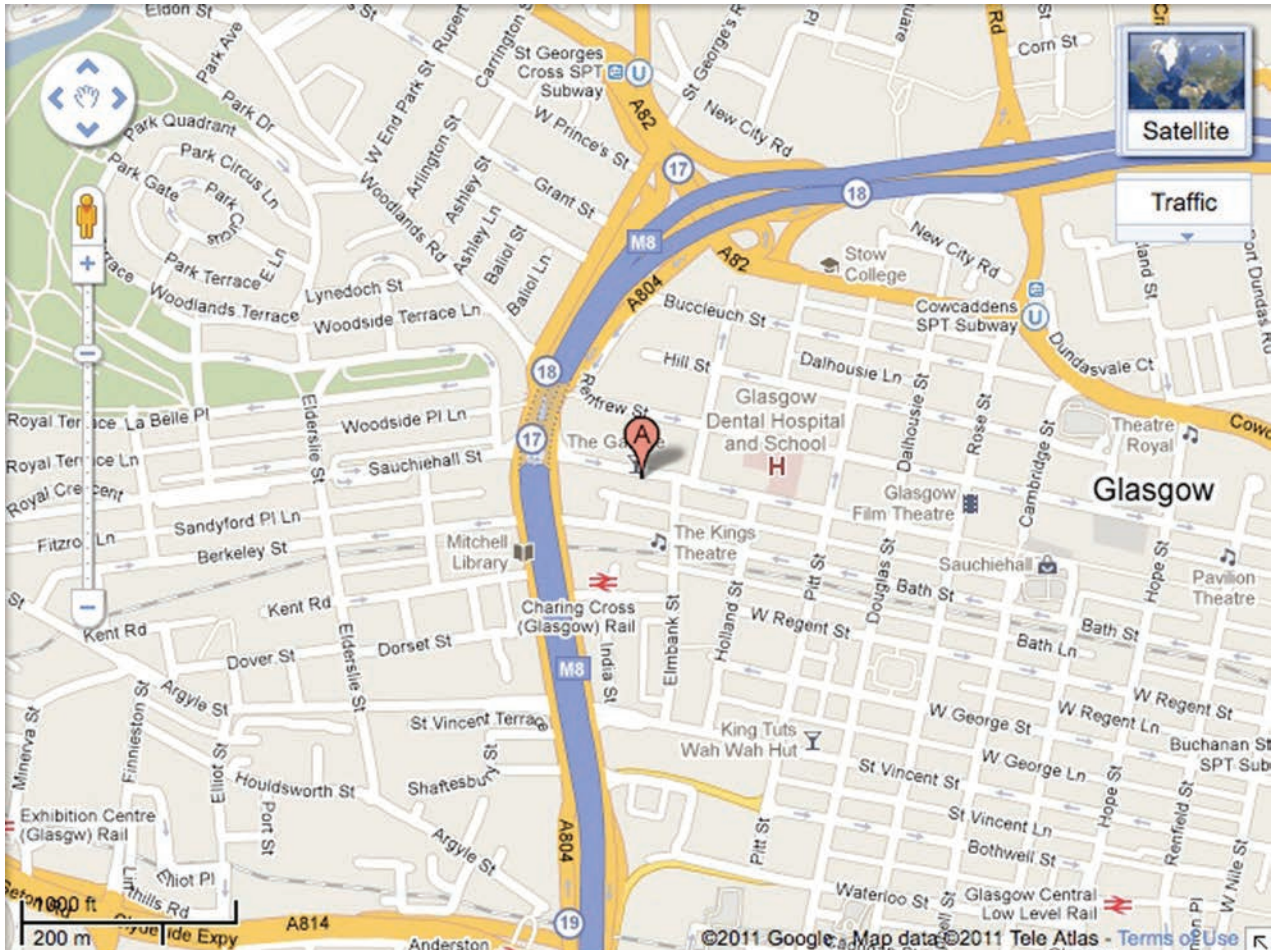

## LOCATIONS AND DIRECTIONS

Nice n Sleazy is situated at 421 Sauchiehall Street, Glasgow. (See map)

## GENERAL DIRECTIONS

The pub is less than two minutes walk from Charing Cross Low Level Station. There is a 24 hour black cab taxi rank located directly outside on Sauchiehall Street and a multitude of buses pass outside including the 44 and 57 routes which cross most of the city. The closest underground stations are Cowcaddens and St Georges Cross, both under 10 minutes walk away. Glasgow's two main railway stations, Glasgow Central and Glasgow Queen Street are both less than 15 minutes walk away. If travelling by car, we are a stonethrow off the motorway, which you should leave at junction 18.